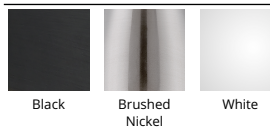

FINISHES

LINE DRAWING