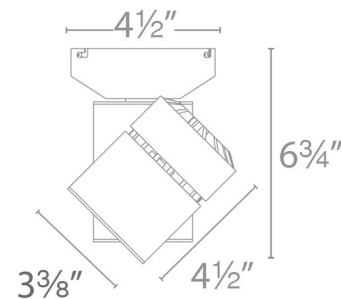

FINISHES

LINE DRAWING