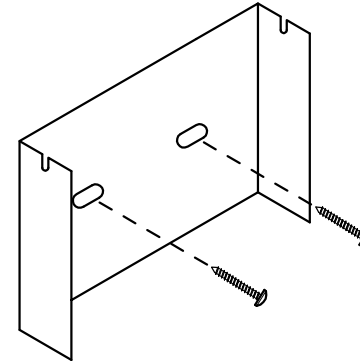

63963 BSLED/BTLED 28 Jan 16

BSLED & BTLED Mounting Instructions

**1. Remove
Mounting
Bracket**

2. Place Four C Cell batteries in the light.

**3. Screw Mounting
Bracket to wall.**

**4. Hang light
on Mounting
Bracket**

*The light will stay in place by its own weight.
It does not get attached to the Mounting Bracket.*

63963 BSLED/BTLED 28 Jan 16

BSLED & BTLED Mounting Instructions

**1. Remove
Mounting
Bracket**

2. Place Four C Cell batteries in the light.

**3. Screw Mounting
Bracket to wall.**

**4. Hang light
on Mounting
Bracket**

*The light will stay in place by its own weight.
It does not get attached to the Mounting Bracket.*