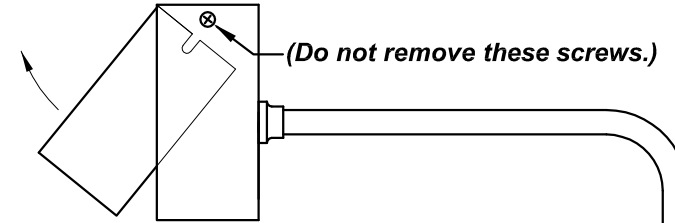

BSLED & BTLED Mounting Instructions

**1. Remove
Mounting
Bracket**

2. Place Four C Cell batteries in the light.