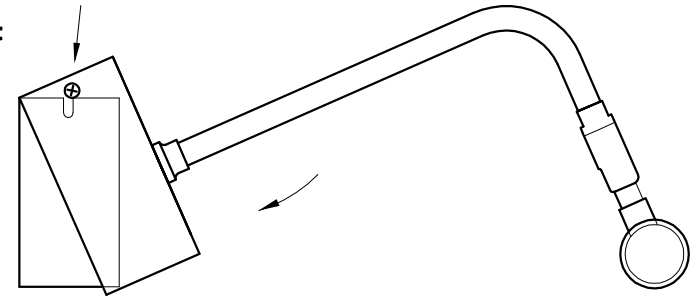

### BSLED & BTLED Mounting Instructions

**1. Remove  
Mounting  
Bracket**

**2. Place Four C Cell batteries in the light.**

**3. Screw Mounting  
Bracket to wall.**

**4. Hang light  
on Mounting  
Bracket**

*The light will stay in place by its own weight.  
It does not get attached to the Mounting Bracket.*

63963 BSLED/BTLED 28 Jan 16

*The light will stay in place by its own weight.  
It does not get attached to the Mounting Bracket.*