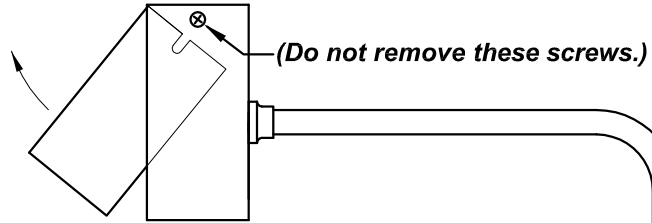

### BSLED & BTLED Mounting Instructions

**1. Remove  
Mounting  
Bracket**

**2. Place Four C Cell batteries in the light.**

**3. Screw Mounting  
Bracket to wall.**

**4. Hang light  
on Mounting  
Bracket**

*The light will stay in place by its own weight.  
It does not get attached to the Mounting Bracket.*