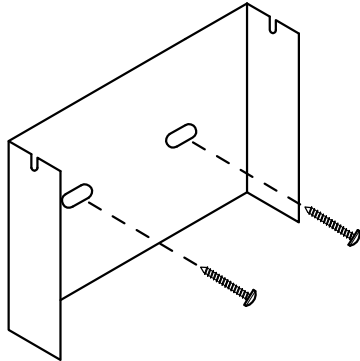

### BSLED & BTLED Mounting Instructions

**1. Remove  
Mounting  
Bracket**

**2. Place Four C Cell batteries in the light.**

**3. Screw Mounting  
Bracket to wall.**

**4. Hang light  
on Mounting  
Bracket**

*The light will stay in place by its own weight.  
It does not get attached to the Mounting Bracket.*

63963 BSLED/BTLED 28 Jan 16