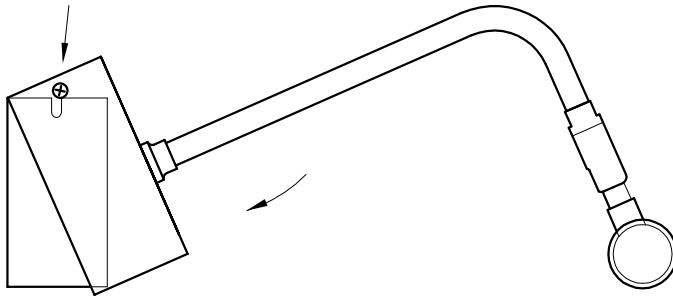

### BSLED & BTLED Mounting Instructions

**1. Remove  
Mounting  
Bracket**

**2. Place Four C Cell batteries in the light.**

**3. Screw Mounting  
Bracket to wall.**

**4. Hang light  
on Mounting  
Bracket**

*The light will stay in place by its own weight.  
It does not get attached to the Mounting Bracket.*

63963 BSLED/BTLED 28 Jan 16

*The light will stay in place by its own weight.  
It does not get attached to the Mounting Bracket.*